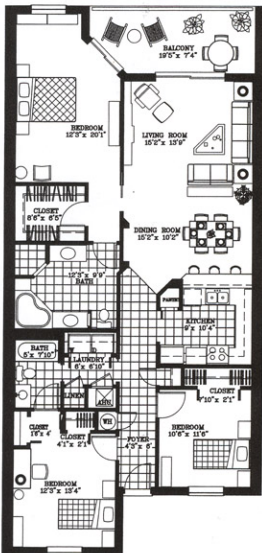

"THE OCEAN MIST"

3 Bedroom 2 Bath

UNIT LOCATION

OCEANWALK
Condominiums